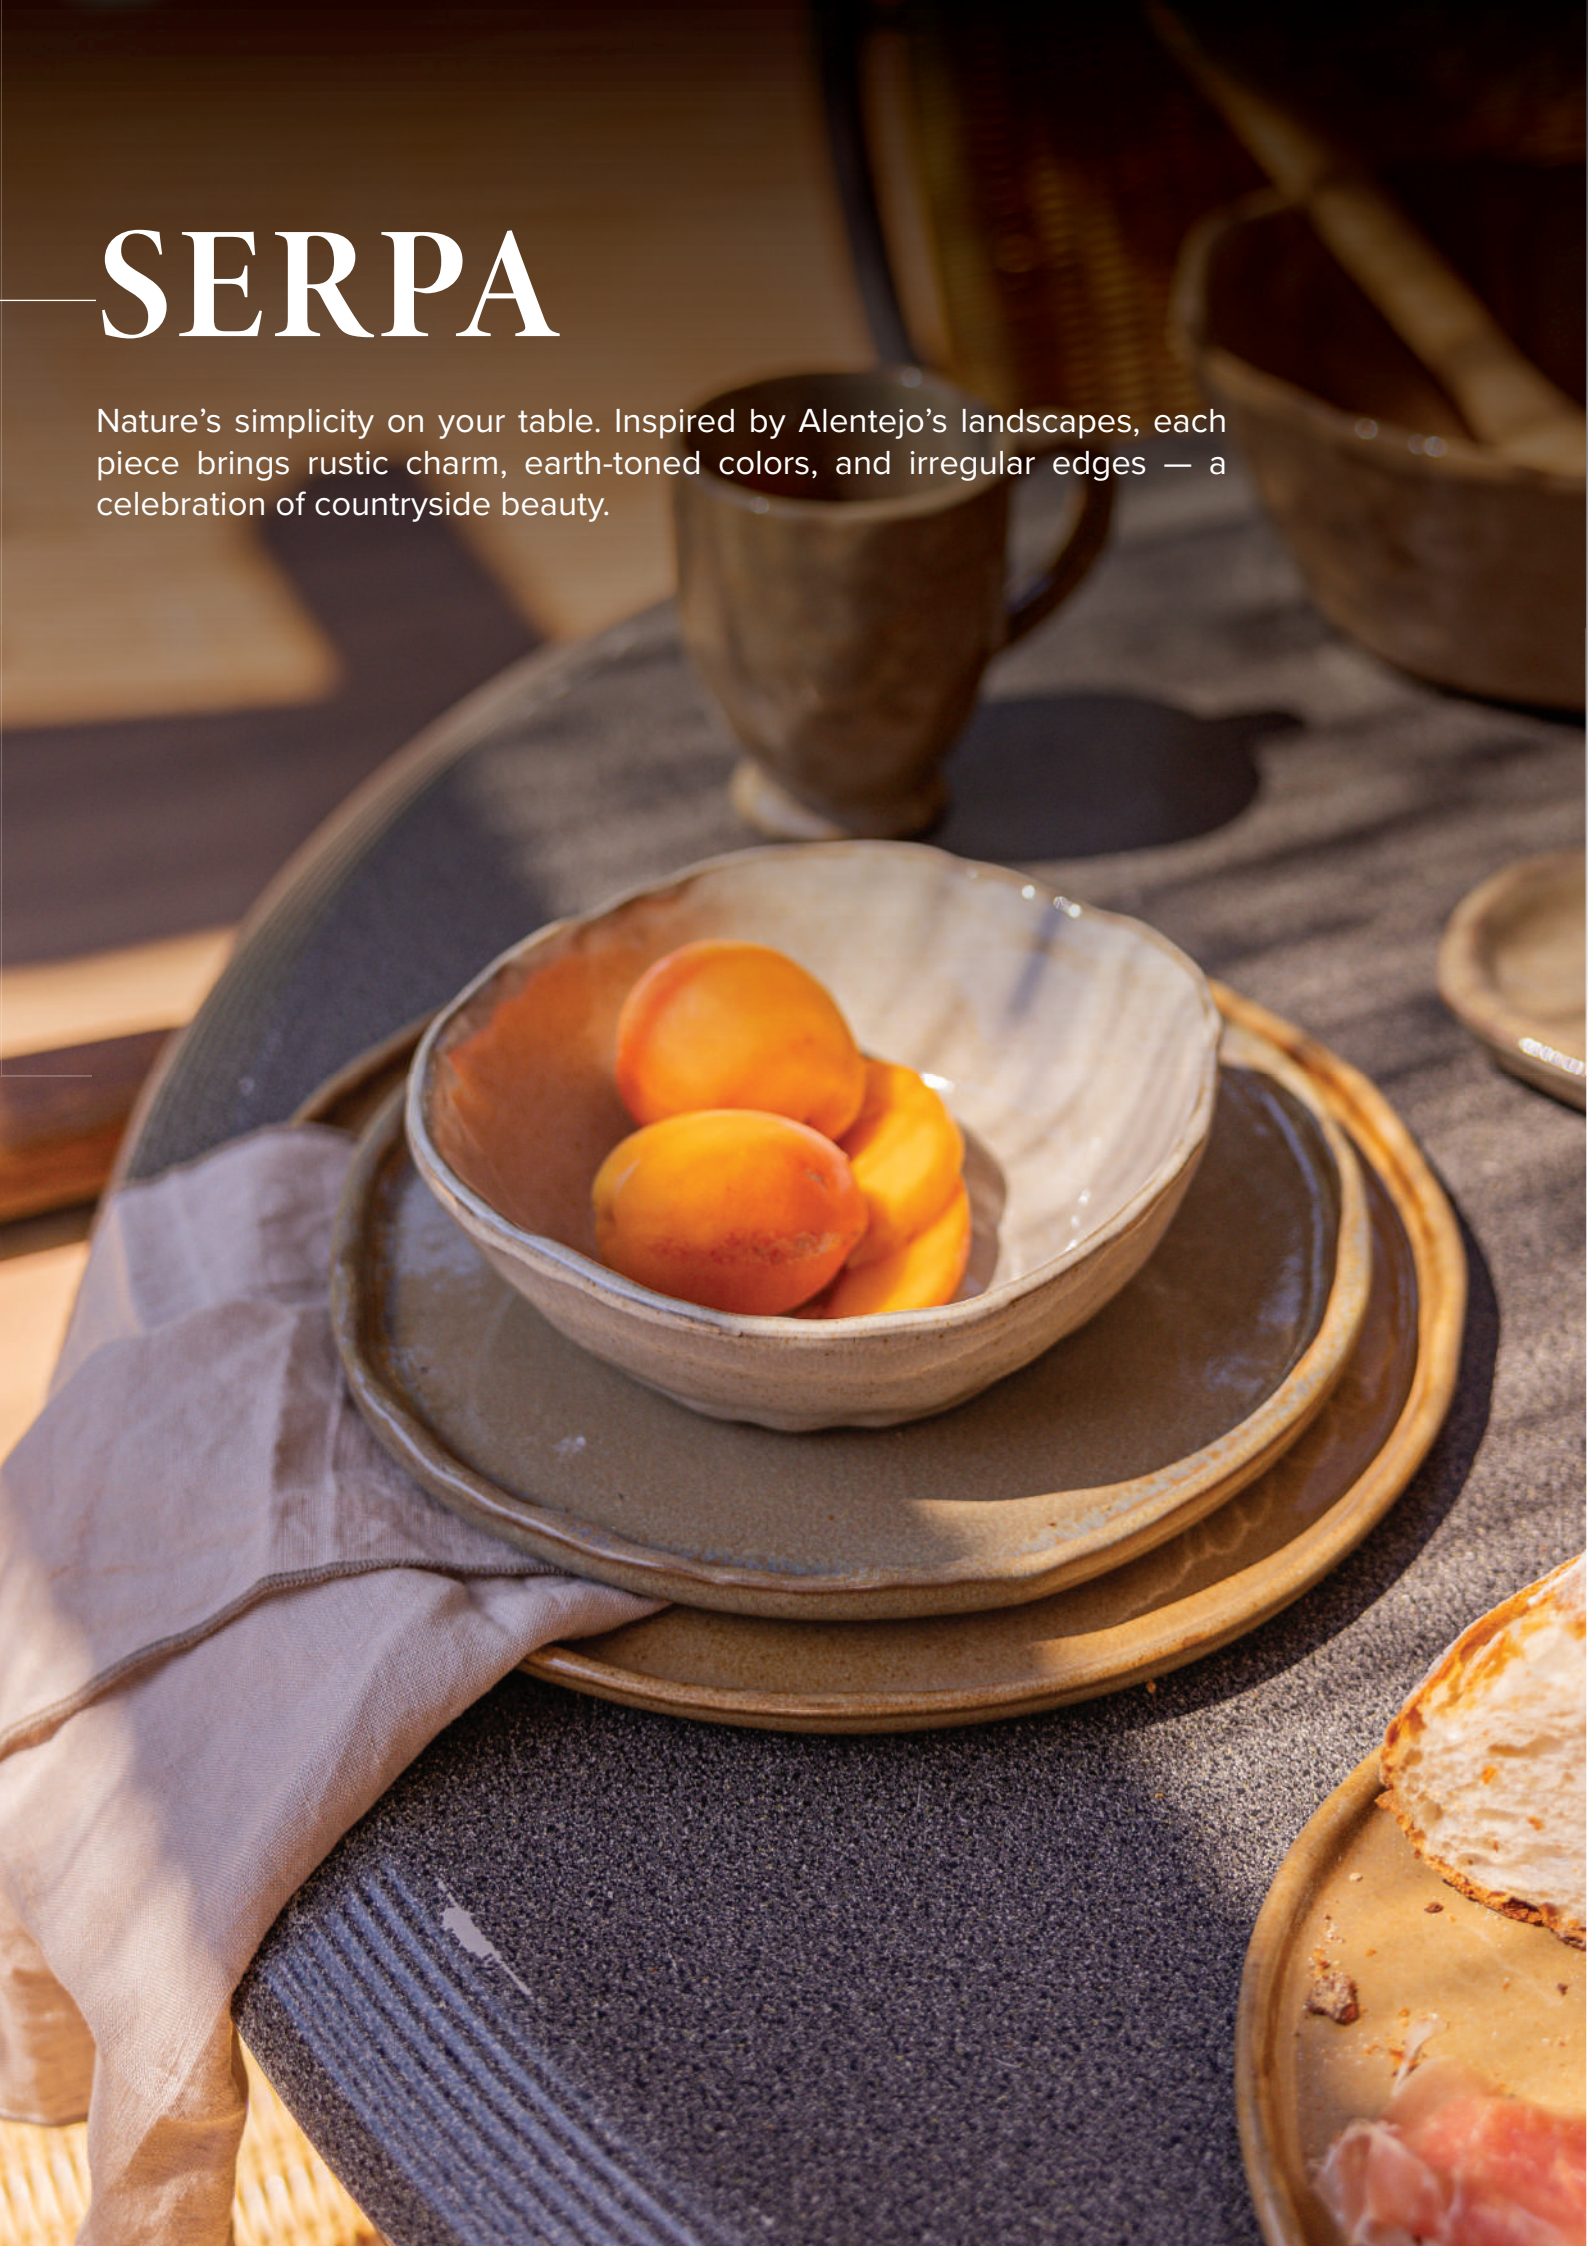

Ceramic Cooler

E913 • 27 x 12 cm

Cream

White

Black

SERPA

Nature's simplicity on your table. Inspired by Alentejo's landscapes, each piece brings rustic charm, earth-toned colors, and irregular edges — a celebration of countryside beauty.